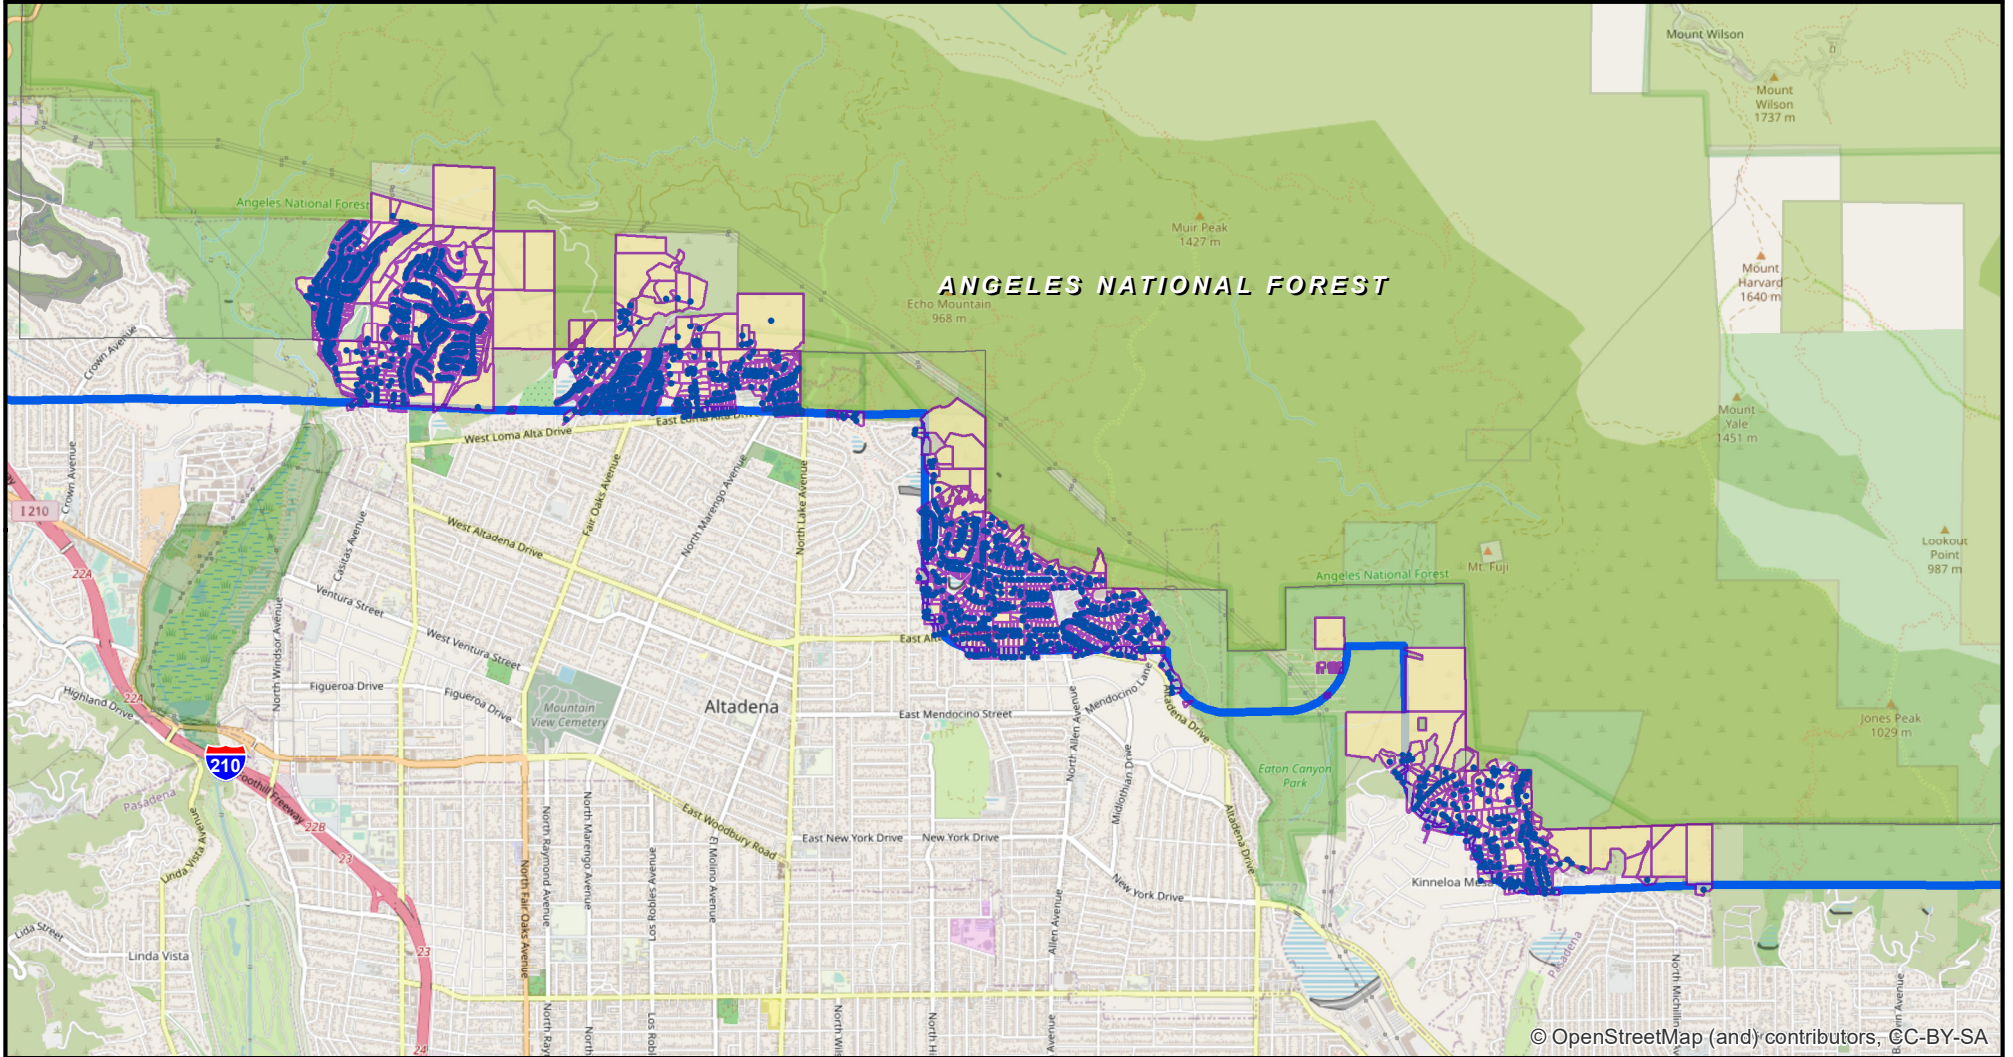

ALTADENA AND EAST PASADENA AREAS IN BEAR ROAMING ZONE

1/4 MILE FROM BORDER OF ANGELES NATIONAL FOREST

© OpenStreetMap (and) contributors, CC-BY-SA

- Affected Addresses within 1/4 mile from Angeles National Forest
- Affected Residential APNs with a Site/Mailing Address
- Angeles National Forest Boundary
- 1/4 Mile Buffer from Angeles National Forest

Date: 9/13/2022
 SMPM Division, Mapping & GIS Services Section (HCHANG)
 Data Sources: Geographic data from eGIS Repository. All rights reserved.
 Disclaimer: This product is for informational purposes and may not have been prepared for or be suitable for legal engineering, or surveying purposes. Users of this information should review or consult the primary data and information sources to ascertain the usability of the information.