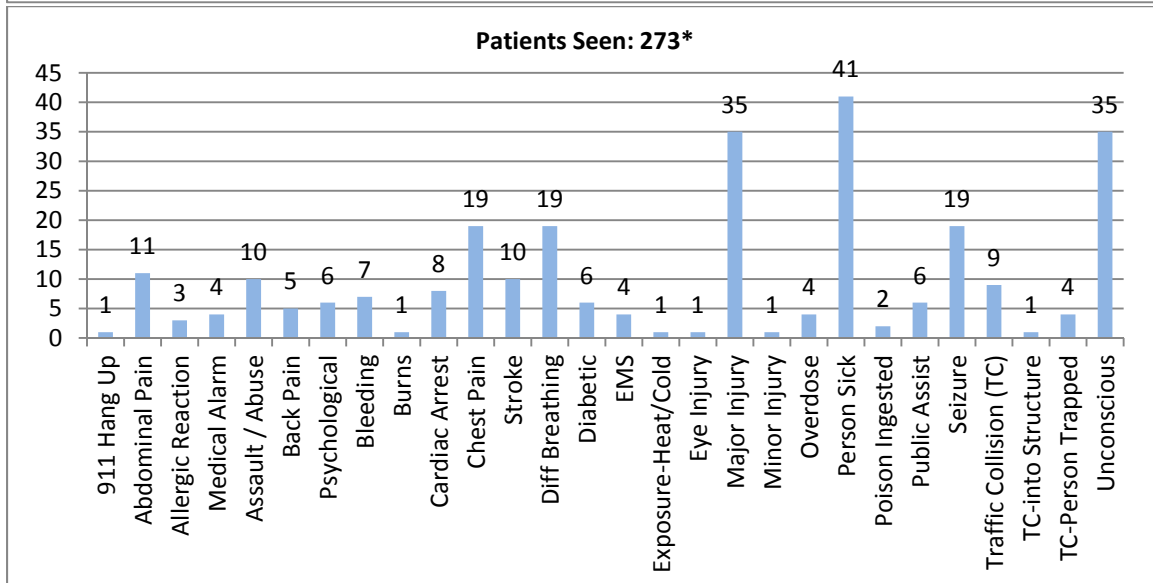

# ACTIVITY REPORT

CITY/COMMUNITY: ALTADENA

PERIOD COVERED: November 2017

ALS Transports: accompanied by paramedic; BLS Transports: no paramedic on board

\*Patients Seen total will be higher than Medical Calls total in first graph if there were multiple patients at one incident.

# ACTIVITY REPORT

ALTADENA – November 2017

**FIRE INCIDENTS:**

| DATE     | TYPE         | ADDRESS         | NOTES         | LOSS   |
|----------|--------------|-----------------|---------------|--|
| 11/13/17 | Trash Fire   | Crestford Drive |               |  |
| 11/18/17 | Vehicle Fire | Altadena Drive  |               | Property: \$300.00<br>Contents: \$0.00               |
|          |              |                 | <b>TOTAL:</b> | <b>Property: \$300.00</b><br><b>Contents: \$0.00</b> |