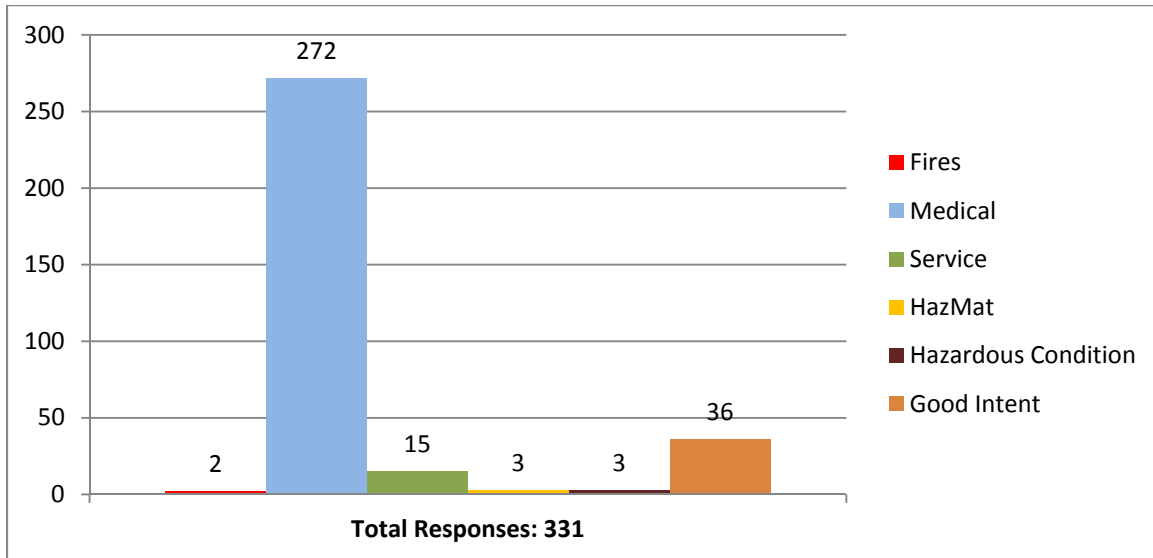

# ACTIVITY REPORT

CITY/COMMUNITY: ALTADENA

PERIOD COVERED: November 2017

ALS Transports: accompanied by paramedic; BLS Transports: no paramedic on board

\*Patients Seen total will be higher than Medical Calls total in first graph if there were multiple patients at one incident.

# ACTIVITY REPORT

ALTADENA – November 2017

**FIRE INCIDENTS:**

| DATE     | TYPE         | ADDRESS         | NOTES         | LOSS   |
|----------|--------------|-----------------|---------------|--|
| 11/13/17 | Trash Fire   | Crestford Drive |               |  |
| 11/18/17 | Vehicle Fire | Altadena Drive  |               | Property: \$300.00<br>Contents: \$0.00               |
|          |              |                 | <b>TOTAL:</b> | <b>Property: \$300.00</b><br><b>Contents: \$0.00</b> |