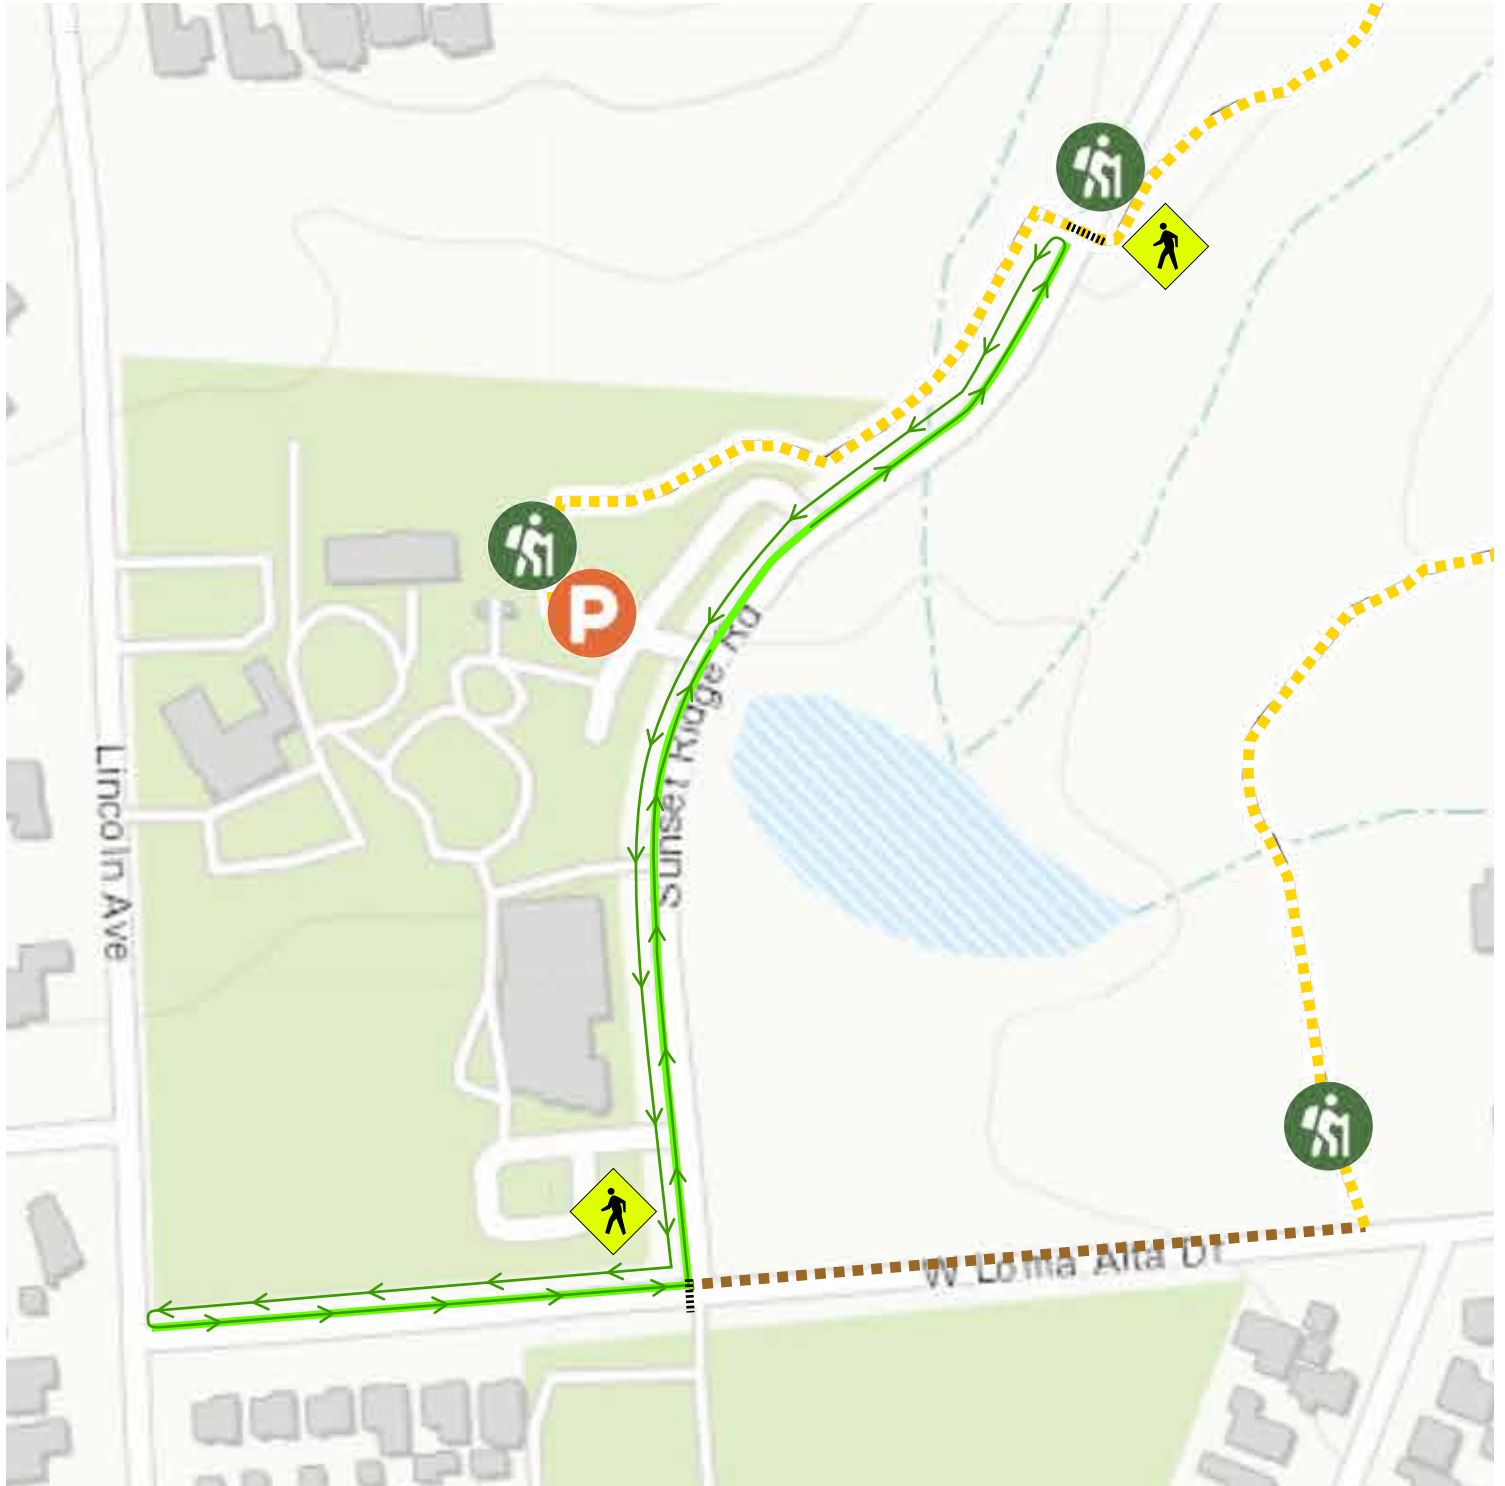

ALTADENA COMMUNITY WALK
SATURDAY, APRIL 10TH
10 AM - 12 PM

- | | | | |
|---|------------------|---|--------------------------|
|  | Trailhead |  | Event Route |
|  | Parking |  | Expanded Sidewalk |
|  | Crosswalk |  | Crosswalk |
| | |  | Multi-Use Road |
| | |  | Multi-Use Trail |

SIDEWALK ROUTE

Download iNaturalist to learn about the plants & animals in the areas

Apple Store

Google Play

- Trailhead
- Parking
- Crosswalk
- Event Route
- Expanded Sidewalk
- Crosswalk
- Multi-Use Road
- Multi-Use Trail

Nature Trail Route

Download iNaturalist to learn about the plants & animals in the areas

Apple Store

Google Play

- Trailhead
- Event Route
- Expanded Sidewalk
- Crosswalk
- Multi-Use Road
- Multi-Use Trail