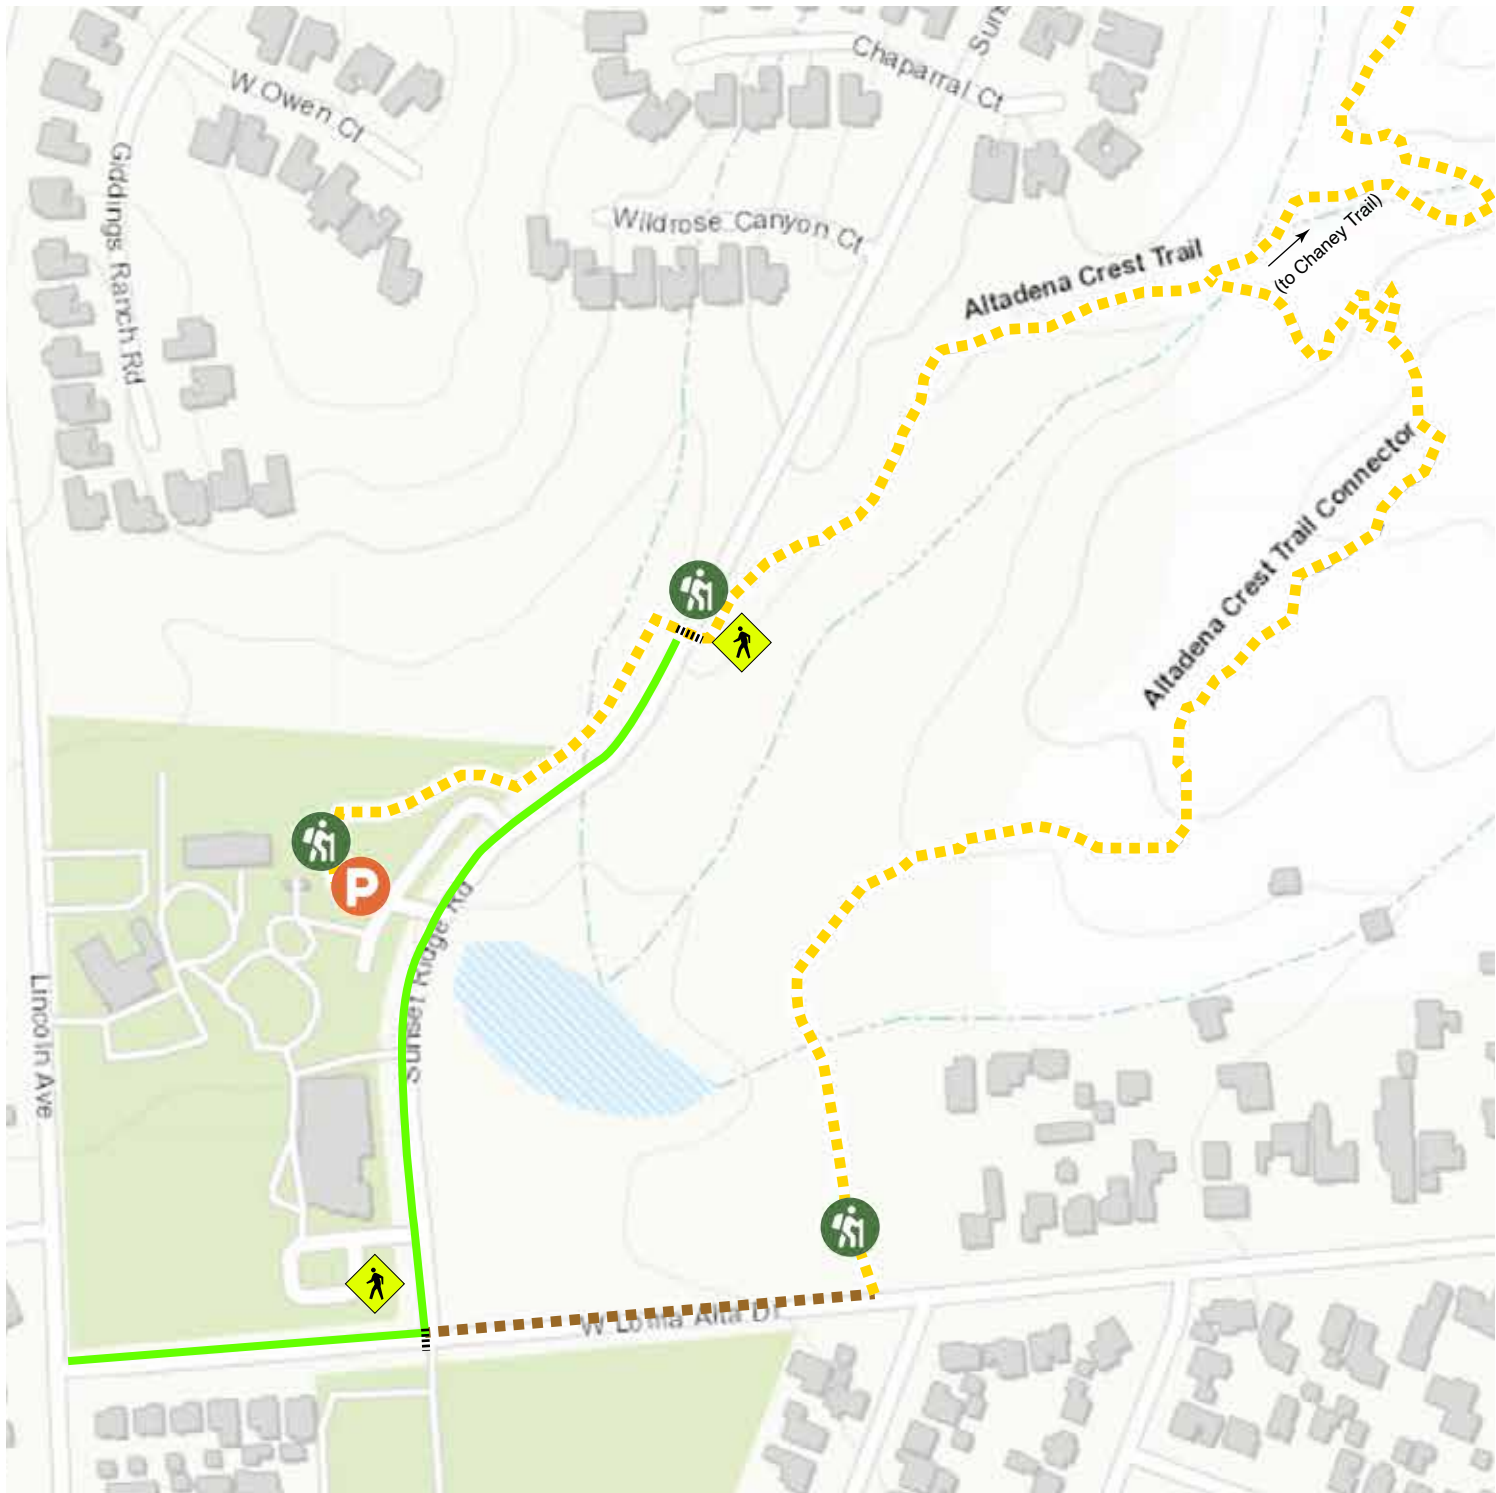

ALTADENA COMMUNITY WALK
SATURDAY, APRIL 10TH
10 AM - 12 PM

- | | | | |
|---|------------------|---|--------------------------|
|  | Trailhead |  | Event Route |
|  | Parking |  | Expanded Sidewalk |
|  | Crosswalk |  | Crosswalk |
| | |  | Multi-Use Road |
| | |  | Multi-Use Trail |

SIDEWALK ROUTE

Download iNaturalist to learn about the plants & animals in the areas

Apple Store

Google Play

- Trailhead
- Parking
- Crosswalk
- Event Route
- Expanded Sidewalk
- Crosswalk
- Multi-Use Road
- Multi-Use Trail

Nature Trail Route

Download iNaturalist to learn about the plants & animals in the areas

Apple Store

Google Play

- Trailhead
- Event Route
- Expanded Sidewalk
- Crosswalk
- Multi-Use Road
- Multi-Use Trail