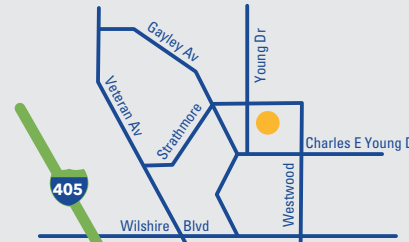

Central Los Angeles

LA/GLENDALE SAFE CENTER
4600 Colorado Blvd., Los Angeles 90039
Sábado y domingo 9:00 a.m. - 3:00 p.m.

East Los Angeles

WASHINGTON BLVD. SAFE CENTER
2649 E. Washington Blvd., Los Angeles 90021
Sábado y domingo 9:00 a.m. - 3:00 p.m.

West Los Angeles

UCLA SAFE CENTER
550 Charles E. Young Dr. West, Los Angeles 90095
Jueves, viernes y sáb. 8:00 a.m. - 2:00 p.m.
Residuos electrónicos recolectados solo los sábados

Harbor Area

GAFFEY STREET SAFE CENTER
1400 N. Gaffey St., San Pedro 90731
Sábado y domingo 9:00 a.m. - 3:00 p.m.

North Valley

NICOLE BERNSON SAFE CENTER
10241 N. Balboa Blvd., Northridge 91325
Sábado y domingo 9:00 a.m. - 3:00 p.m.

Playa Del Rey

HYPERION SAFE CENTER
7660 West Imperial Hwy. Gate B, Playa Del Rey 90293
Sábado y domingo 9:00 a.m. - 3:00 p.m.