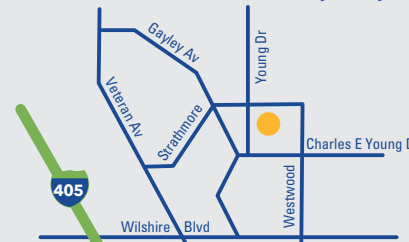

West Los Angeles

UCLA SAFE CENTER
550 Charles E. Young Dr., Los Angeles 90095
Thurs., Fri. and Sat. 8:00 a.m. - 2:00 p.m.
E-Waste Collected on Saturdays Only