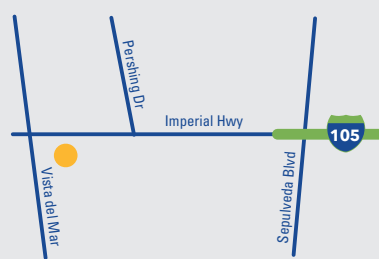

North Valley

NICOLE BERNSON SAFE CENTER
10241 N. Balboa Blvd., Northridge 91325
Saturday & Sunday 9:00 a.m. - 3:00 p.m.

Playa Del Rey

HYPERION SAFE CENTER
7660 Imperial Hwy. Gate B, Playa Del Rey 90293
Saturday & Sunday 9:00 a.m. - 3:00 p.m.